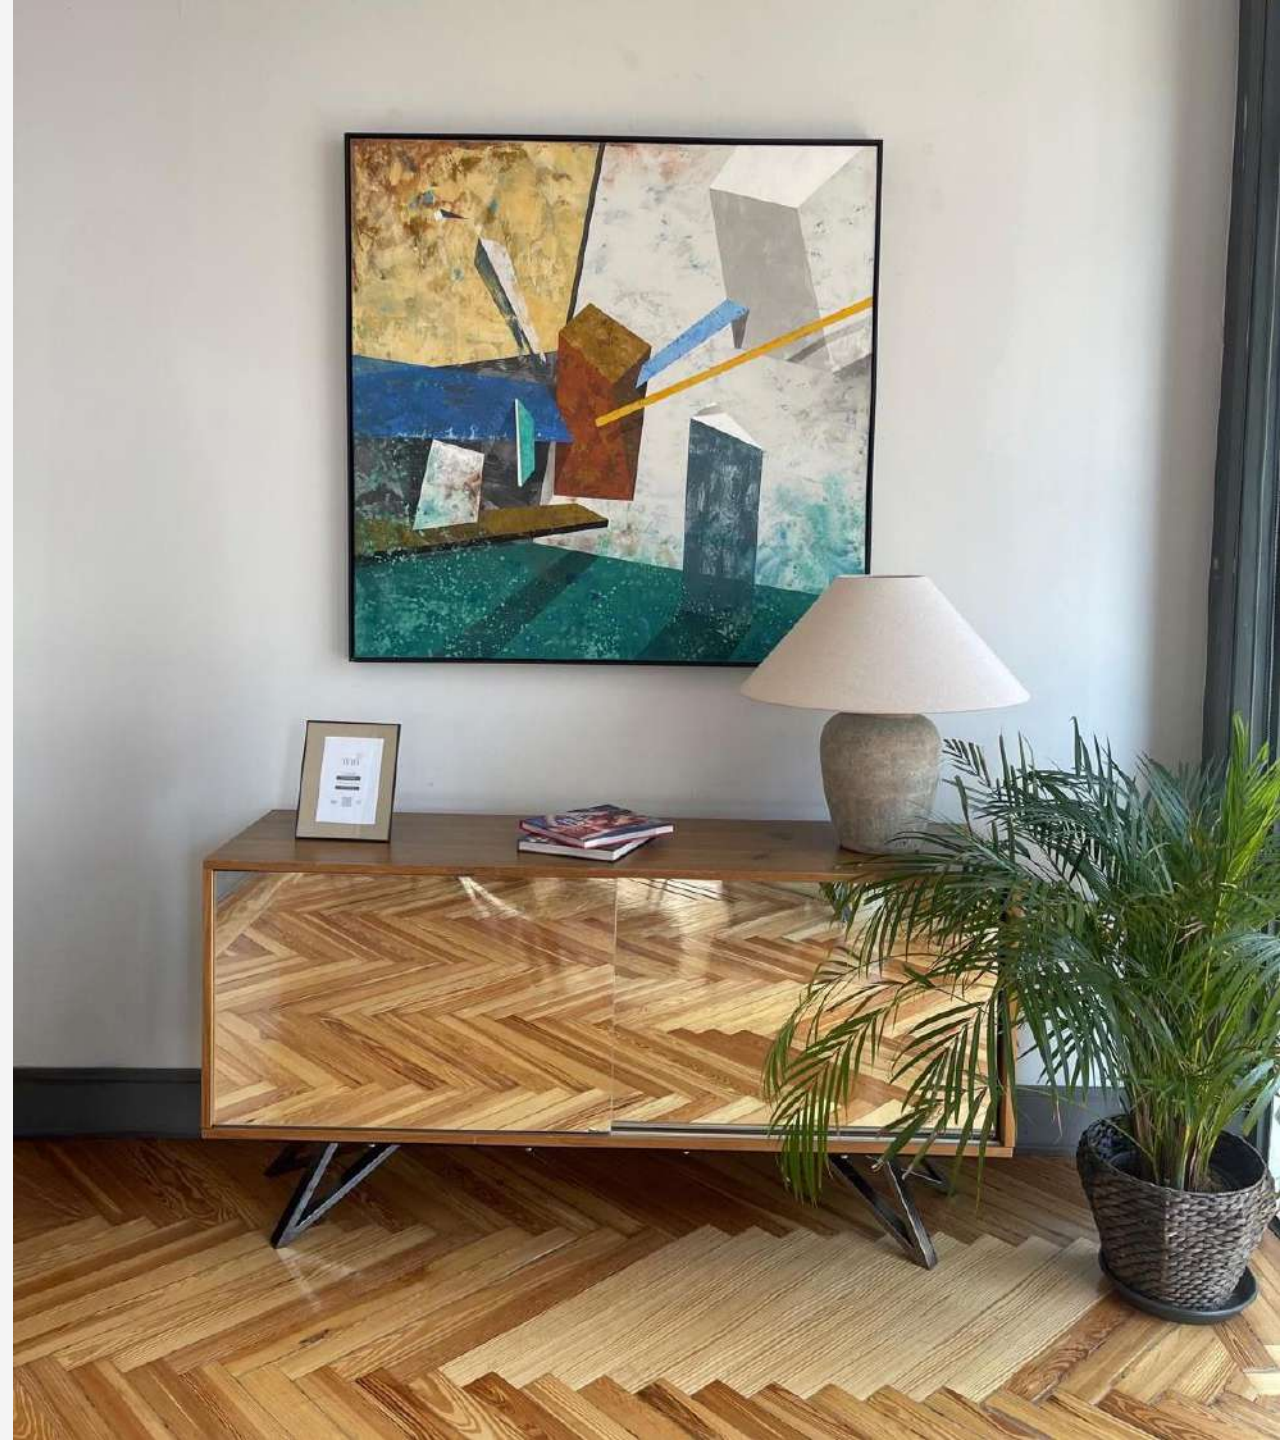

*Quote needed

Mirror cabinet

Available units: 1.
Length: 1,6 m
Width: 45 cm
Height: 84 cm

Picture frame

Available units: 1.
Length: 1,22 m
Width: 1,22 m

Table lamp

Available units: 1.
Height: 59.1 cm
Width: 60 cm