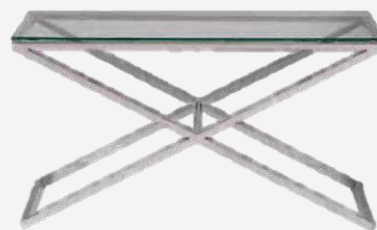

Available units: 1.
Length: 1,10 m
Width: 60 cm
Height: 38 cm

Black lamp

Available units: 1.
Diameter: 50 cm
Height: 1,9 m

BCN chair

Available units: 1.
Length: 80 cm
Width: 78 cm
Height: 1,8 m

Carpet

Available units: 1.
Diameter: 1,6 m

Auxiliar table

Available units: 2.
Length: 60 cm
Width: 60 cm
Height: 50 cm

Carpet

Available units: 1.
Width: 1,6 m
Length: 2,3 m

Spherical lamp

Available units: 2.
Diameter: 20 cm
Height: 25 cm

Grey knot figure

Available units: 1.
Length: 29 cm
Height: 12 cm

Glass console

Available units: 3.
Length: 1,4 m
Width: 45 cm
Height: 75 cm

Decorative bowl

Available units: 1.
Length: 37 cm
Width: 27 cm
Height: 14 cm

Black totem and sculptures

Available units: 4.
Length: 35 cm
Width: 35 cm
Height: 90 cm

Glass cocktail table*

Available units: 4.
Diameter: 58 cm
Height: 1,08 m

High top chair*

Available units: 8.
Length: 47 cm
Width: 52 cm
Height: 1,03 m