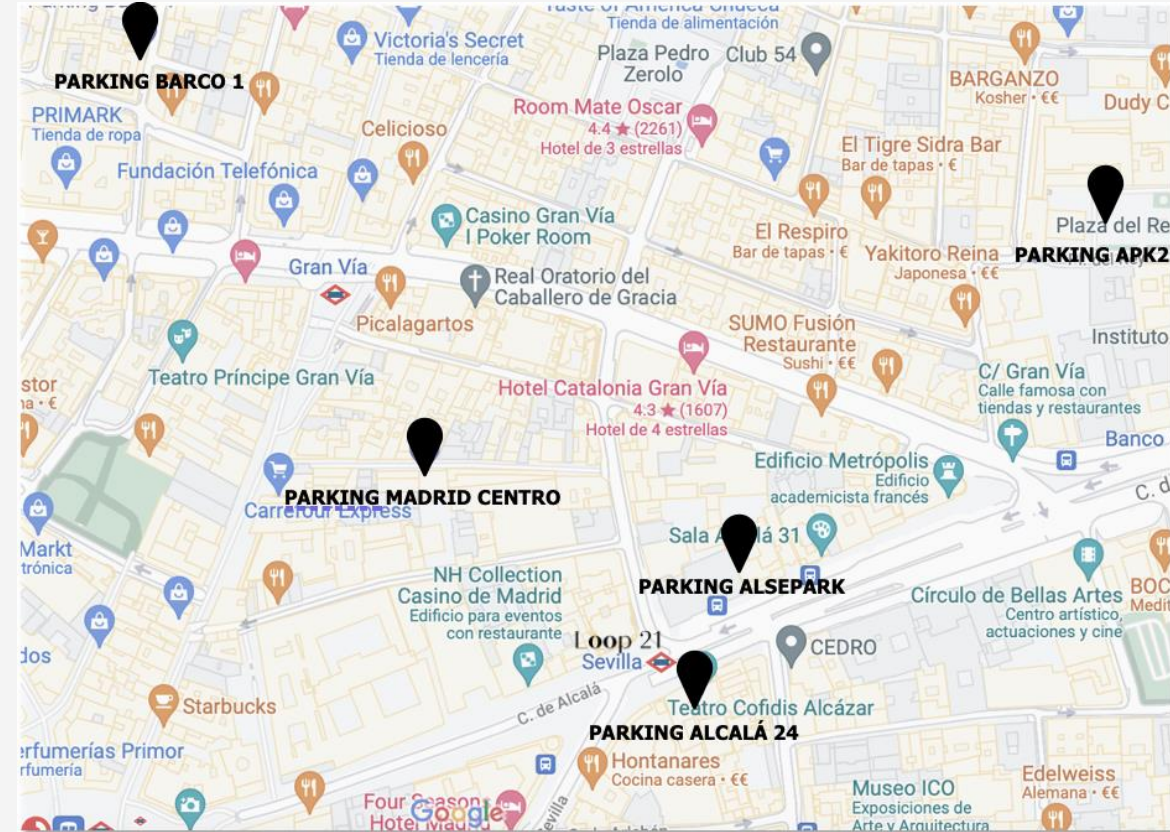

Schedule:

24/7

Address:

Tudescos Street, 3

Distance to the area of the venues:

Gran Vía: 400 meters

Callao: 180 meters

Alcalá, 21 Street: 900 meters

Alcalá Street, 21: 400 meters

5 JARDINES 16 PARKING

Schedule:

24/7

Address:

De los Jardines Street, 16

Distance to the area of the venues:

Gran Vía: 290 meters

Schedule:

24/7

Address:

Plaza del Rey

Distance to the area of the venues:

Gran Vía: 600 meters

Callao: 950 meters

Alcalá Street, 21: 500 meters

Contact:

912 30 20 32

Website:

www.apk2.com

*With electric charger, not included in the reservation

MAPS

CRITERIA FOR ACCESS TO THE DOWNTOWN AREA

- For more information about the regulations for access to the central zone, please access the following link: