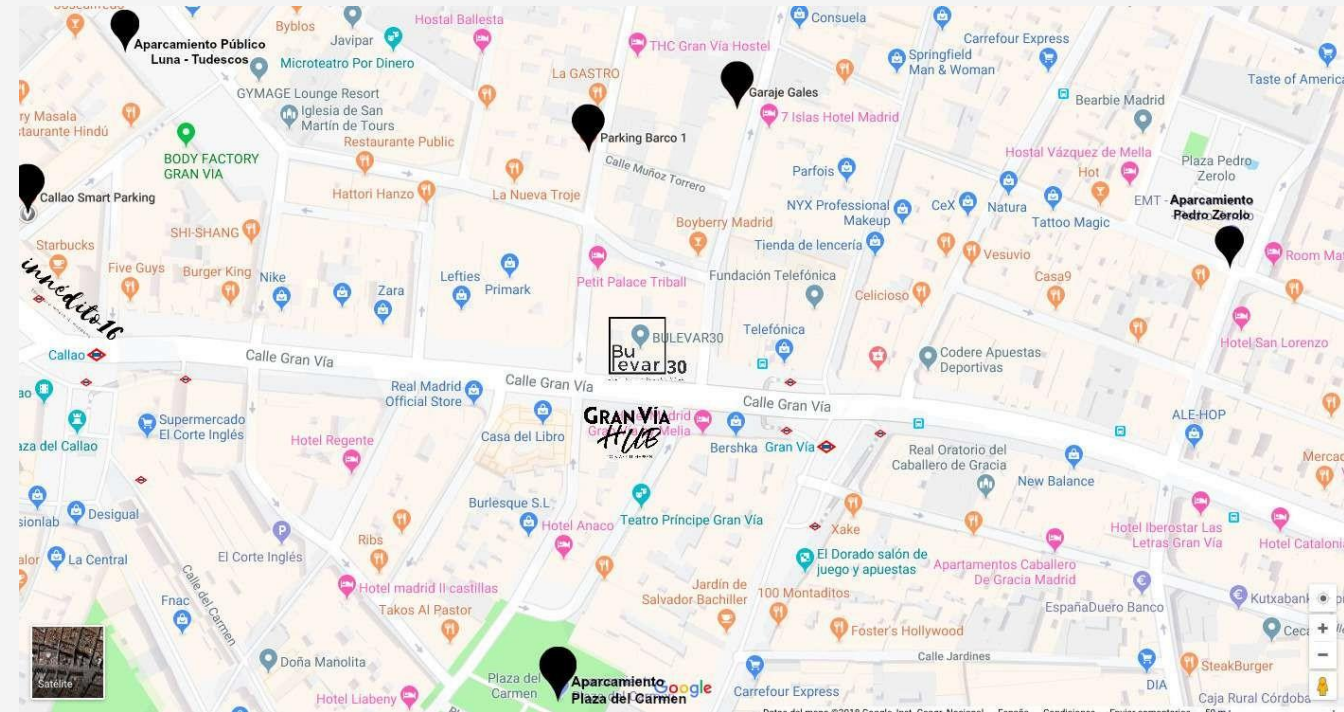

Schedule:

24/7

Address:

Tudescos Street, 3

Distance to the area of the venues:

Gran Vía: 400 meters

Callao: 180 meters

Alcalá, 21 Street: 900 meters

Alcalá Street, 21: 400 meters

5 JARDINES 16 PARKING

Schedule:

24/7

Address:

De los Jardines Street, 16

Distance to the area of the venues:

Gran Vía: 290 meters

Schedule:

24/7

Address:

Plaza del Rey

Distance to the area of the venues:

Gran Vía: 600 meters

Callao: 950 meters

Alcalá Street, 21: 500 meters

Contact:

912 30 20 32

Website:

www.apk2.com

*With electric charger, not included in the reservation

MAPS

CRITERIA FOR ACCESS TO THE DOWNTOWN AREA

- For more information about the regulations for access to the central zone, please access the following link: